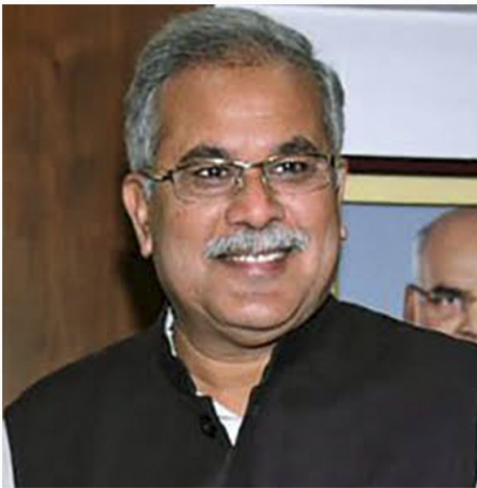

5. *Our Staff member*

SWAMI ATMANAND JI

Atmanand Maharaj was born in the village Barbanda near Raipur in 1929.

Swami Atmanand (1929-1989) is perhaps the most eminent monk of the Ramakrishna Order to have originated from the Hindi heartland. He joined the order when most monks came either from Bengal or southern Indian states. He was a very dynamic monk who inspired youth to follow a life of service as per the teachings of Swami Vivekanand.

About us

Swami Atmanand Government Excellent English School Chirimiri comes under Swami Atmanand English medium school initiative taken by honourable CM Mr. Bhupesh Baghel ji.

**Shri Bhupesh
Baghel**

Hon'ble Chief Minister,
Chhattisgarh

Our Govt. has started the english medium school to promote talent and capability of student and provide platform so that they can face all national level competition.

At SAGES Chirimiri, We provide a rich, diverse & challenging education through excellent and innovative teaching and learning.